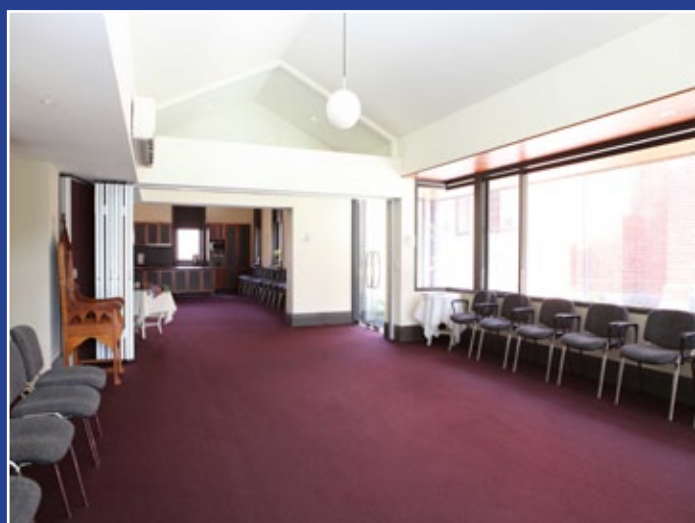

The O'Connor/Pilkington Rooms Middle Park

Facilities are available for

- . Meetings**
- . Seminars**
- . Presentations**
- . Product Promotion**
- . Celebrations after**
 - Weddings**
 - Baptisms**
 - Funerals**

The O'Connor/Pilkington and Malone Rooms Middle Park

- Easy parking
- Close to public transport
- Walking distance to beaches
- Catering facilities nearby
- Customised room set-up for your event
- Multimedia equipment
- Air-conditioning
- Disabled access and toilet facilities
- Access to Our Lady of Mount Carmel Church
- Adjoins the Carmelite Provincial Library

**Visit our website
at www.sj-mc.org.au
and take a virtual tour
or view the images of
the O'Connor Pilkington Rooms
at Middle Park**

Customised set up O'Connor/Pilkington Rooms

O'Connor/Pilkington Rooms seat 100 when
combined